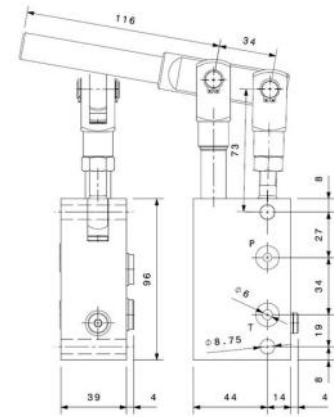

Stacking Plates

For any additional valve stacking plates, use "C" in part code

Plates with Solenoid Directional Control Valve Cartridges

Description	Part Number
Manifold for dual—Single Acting circuits	HP150126

Hand Pump 8cc	BMO07200
---------------	----------

Return Filter	HPV5281
---------------	---------

- HPM
- TD4
- 33W
- H
- S
- C
- N
- 05P
- C
- 4567