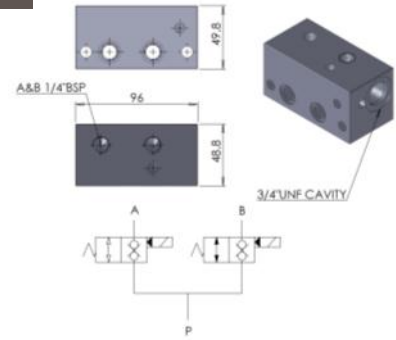

Stacking Plates

For any additional valve stacking plates, use "C" in part code

Plates with Solenoid Directional Control Valve Cartridges

Description	Part Number
Manifold for dual—Single Acting circuits	HP150126

Hand Pump 8cc	BMO07200
---------------	----------

Return Filter	HPV5281
---------------	---------

- HPM
- TD4
- 33W
- H
- S
- C
- N
- 05P
- C
- 4567