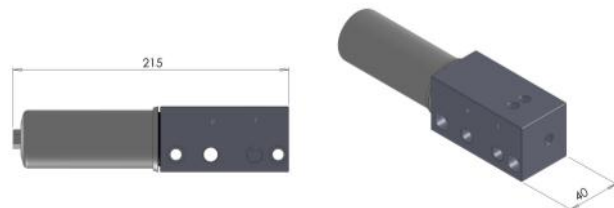

Stacking Plates

For any additional valve stacking plates, use "C" in part code

Plates with Solenoid Directional Control Valve Cartridges

Description	Part Number
Manifold for dual—Single Acting circuits	HP150126

Hand Pump 8cc	BMO07200
---------------	----------

Return Filter	HPV5281
---------------	---------

- HPM
- TD4
- 33W
- H
- S
- C
- N
- 05P
- C
- 4567